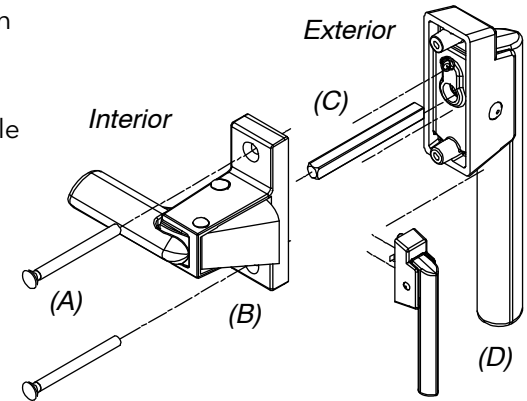

Closer Assembly

Includes:

- 1 - Closer (a)
- 1 - Jamb bracket (b)
- 1 - Door bracket (c)
- 1 - Head jamb bracket (d)

PN
18900608

Flush Bolt

PN
18900610

Ultimate Screen Strike Spacer

Jamb Latch operation only