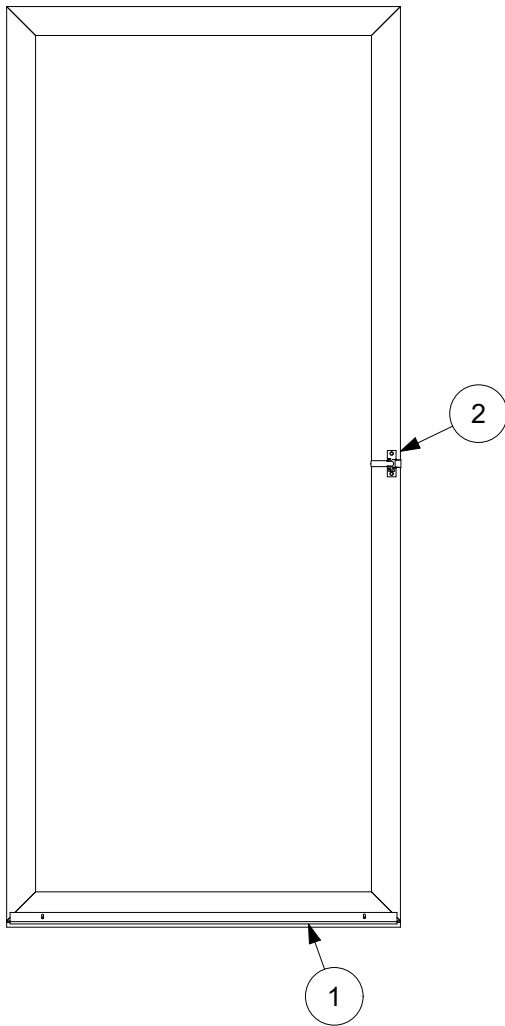

Active Panel

1. Door Screen Sill Sweep, A2016
2. Interior Handle (Contemporary shown)