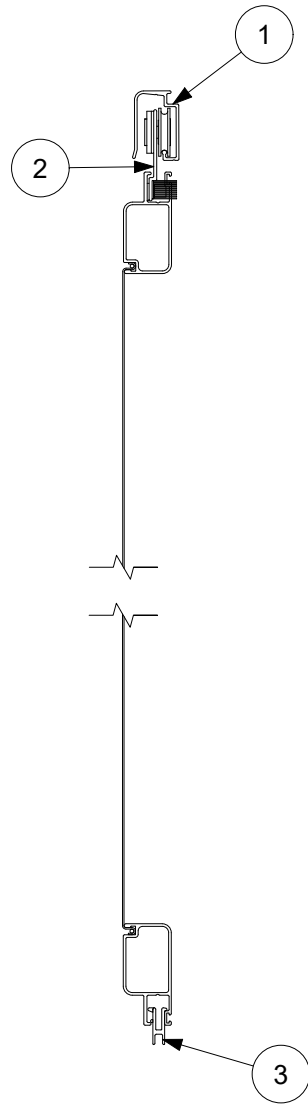

Color	PN
Satin Taupe	18900600
Brass PVD	18900601
Satin Nickel PVD	18900602
Bronze PVD	18900603

Contemporary Handle Assembly

Includes:

- 2 - #6 x 1 1/2" Round head bolts (a)
- 1 - Interior handle (b)
- 1 - 2 7/32" Spindle (c)
- 1 - Exterior pull (d)

Also included: 1 - Strike plate, 2 installation screws for the strike plate and shims (not shown)

Part numbers shown are the exterior handle color, interior color is always black.

Color	PN
Oil Rubbed Bronze PVD	11841131
Matte Black	11841132
Satin Nickel PVD	11841133
Bronze	11841134

Hinge or Latch Z-Bar, A2024

Used prior to 2/28/2011

Header Z-Bar, A2023

Used prior to 2/28/2011

Active Top Hung Screen

- 1. Roller Bar, A3618
- 2. Handle
- 3. Bottom Rail Guide, V03484

Top Hung Screen - Vertical

- 1. Screen Track, Top Hung Profile, A777
- 2. Roller Bar, A3618
- 3. Bottom Rail Guide, V03484

Passive Top Hung Screen

- 1. Roller Bar, A3618
- 2. Astragal, A645
- 3. Handle
- 4. Bottom Rail Guide, V03484