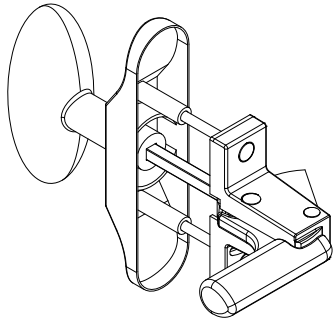

Traditional Handle Assembly

Part numbers shown are the exterior handle color, interior color is always black.

Color	PN
Satin Taupe	18900600
Brass PVD	18900601
Satin Nickel PVD	18900602
Bronze PVD	18900603