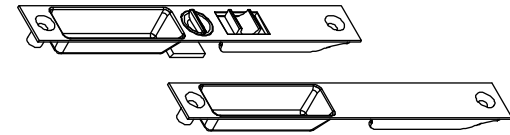

Ultimate Screen Handle (Interior and Exterior)

Color	PN
Black	05570522