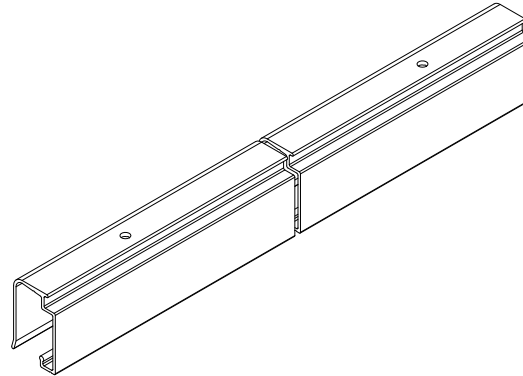

A777, Screen Track Filler (OXO)

Suggested Fasteners for A777		
Description	Quantity	PN
#7-19x5/8", AB-17, 410 Stainless Steel screw	Qty 8 -10	11806110