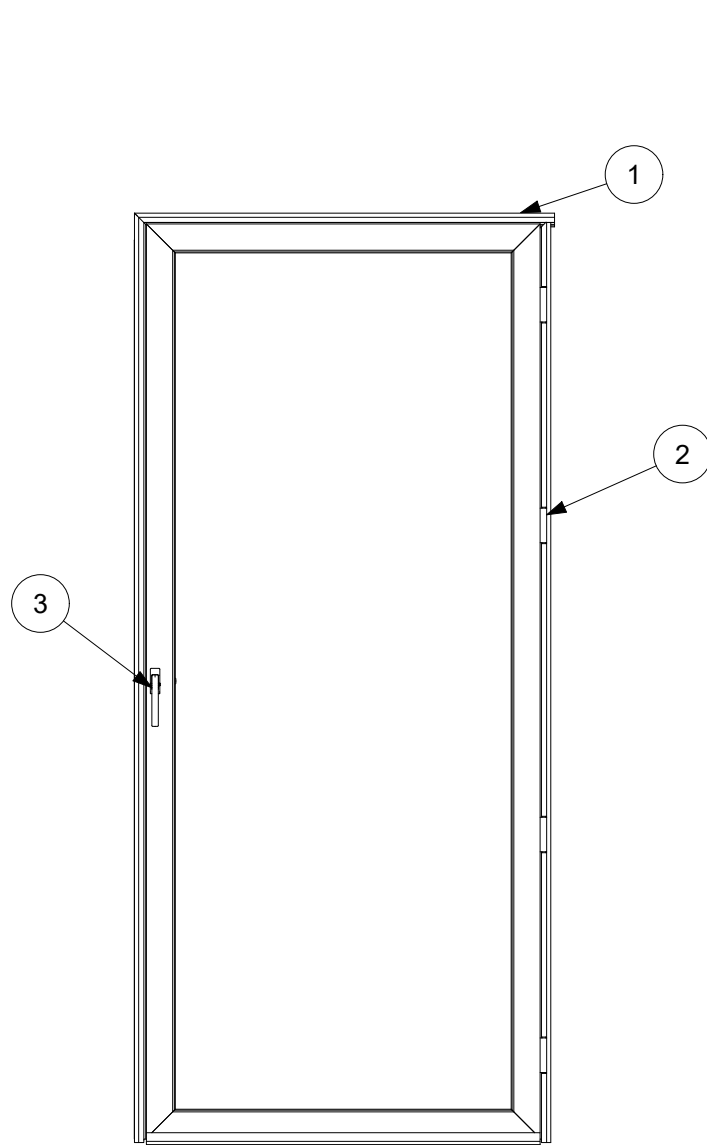

Single Wide

- 1. Z-Bar
- 2. Hinge
- 3. Exterior Handle (Contemporary shown)

Swinging Screen - Vertical

- 1. Z-Bar
- 2. Sill Sweep

Traditional Handle Assembly

Part numbers shown are the exterior handle color, interior color is always black.