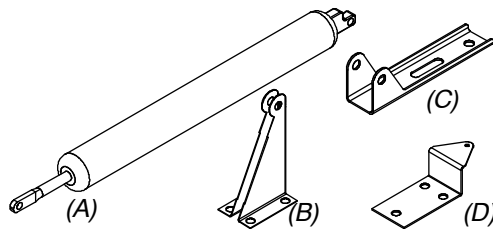

Also included: 1 - Strike plate, 2 installation screws for the strike plate and shims (not shown)

Part numbers shown are the exterior handle color, interior color is always black.

Color	PN
Oil Rubbed Bronze PVD	11841131
Matte Black	11841132
Satin Nickel PVD	11841133
Bronze	11841134

Closer Assembly

Includes:

- 1 - Closer (a)
- 1 - Jamb bracket (b)
- 1 - Door bracket (c)
- 1 - Head jamb bracket (d)

PN
18900608

Flush Bolt

PN
18900610

Ultimate Screen Strike Spacer

Jamb Latch operation only