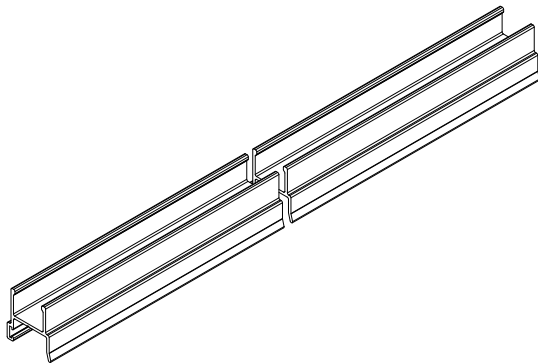

A645, Ultimate Screen Astragal (OXO)