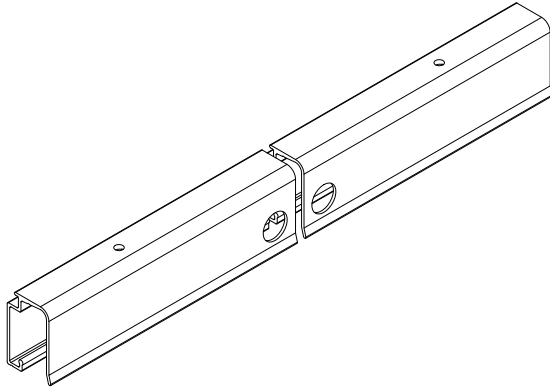

Refer to Configured Parts in OMS to order.

NOTE: A complete set of Screen Tracks and Fillers are included for OXO configurations. If ordering Screen Track or Screen Track Filler only, please enter a comment stating Screen Track or Screen Track Filler only.

A777, Screen Track