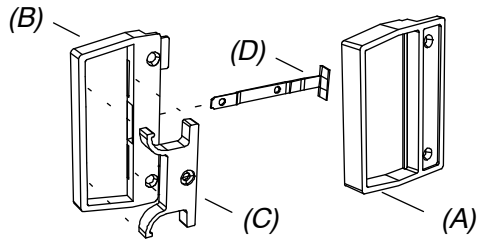

Standard Screen Handle Assembly

Includes:

- 1 - Exterior handle - black (a)
- 1 - Interior handle - black (b)
- 1 - Slide (c)
- 1 - Latch (d)
- 1 - Rivet
- 4 - Screws

PN
10830202

Strike - Standard Screen

Includes:

- 1 - Strike
- 2 - #4 x 3/4 Phillips round head wood screws

PN
05570438