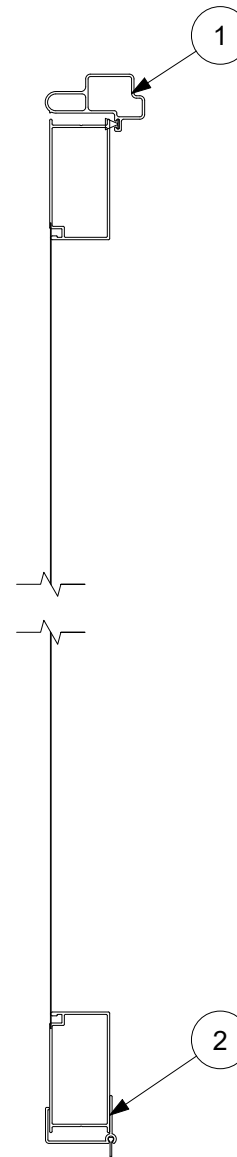

(See Miscellaneous Parts in this section to view these parts)

Active Panel

- 1. Door Screen Sill Sweep, A2016
- 2. Interior Handle (Contemporary shown)

Passive Panel

- 1. Door Screen Sill Sweep, A2016
- 2. Astragal

Single Wide

- 1. Z-Bar
- 2. Hinge
- 3. Exterior Handle (Contemporary shown)

Swinging Screen - Vertical

- 1. Z-Bar
- 2. Sill Sweep

Traditional Handle Assembly

Part numbers shown are the exterior handle color, interior color is always black.

Color	PN
Satin Taupe	18900600
Brass PVD	18900601
Satin Nickel PVD	18900602
Bronze PVD	18900603

Contemporary Handle Assembly

Includes:

- 2 - #6 x 1 1/2" Round head bolts (a)
- 1 - Interior handle (b)
- 1 - 2 7/32" Spindle (c)
- 1 - Exterior pull (d)

Also included: 1 - Strike plate, 2 installation screws for the strike plate and shims (not shown)

Part numbers shown are the exterior handle color, interior color is always black.

Color	PN
Oil Rubbed Bronze PVD	11841131
Matte Black	11841132
Satin Nickel PVD	11841133
Bronze	11841134