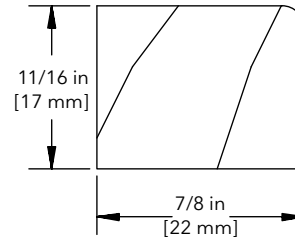

When ordering, specify:

1. Original order/line number;
2. profile number;
3. description;
4. part number
5. bare wood or white interior.

NOTE: Stops (W4160) are still available for other size replacements.

Direct Glaze Door Transom Aluminum Round Top			
W4160 - Complete Set - Pre 3/1/04 Door Sizing			
Shape	CN	Bare Wood	White
RT2	73W	31508135	39208136