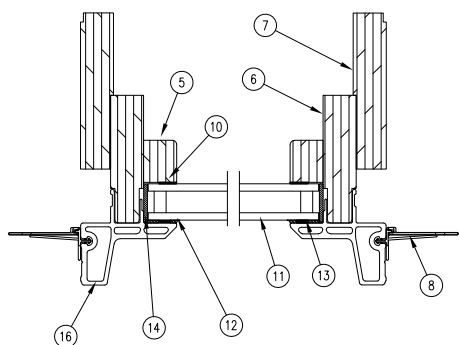

Jamb Detail, RT7 and RT8

Jamb Detail, RT2 and RT6

Head Jamb and Sill Detail

1. Sill Nailing Fin, V084
2. Sill Standing Block
3. Sill
4. Glazing Bead, W4160
5. Glazing Bead (Radiused), W4160
6. Primary Bent Frame
7. Secondary Bent Frame
8. Radius Nailing Fin, V110
9. Head Jamb Cladding
10. Glazing Tape
11. Insulating Glass
12. Silicone Sealant
13. Silicone Bump-On
14. Glass Setting Block
15. Sill Cladding
16. Jamb Cladding
17. Jamb Nailing Fin, V104
18. Jamb

Jamb Detail, RT1, RT7, RT8, RT27, RT28

Jamb Detail, RT2, RT6

Glazing Tape

3/32" x 5/8"

NOTE: 2-sided adhesive foam tape

Length	PN
96" (2438)	11406227
150' (45.7 meters)	11406212

Silicone Bump-On

PN
10500208