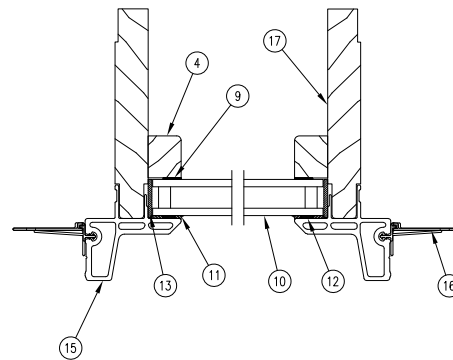

Jamb Detail, RT2 and RT6