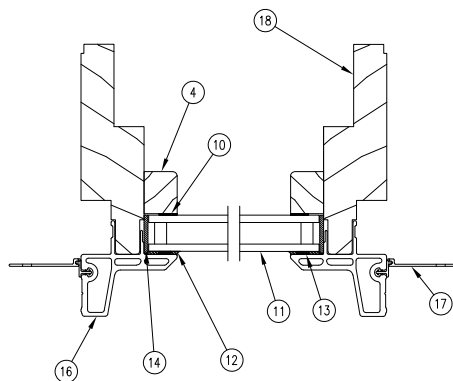

Jamb Detail, RT7 and RT8

Jamb Detail, RT2 and RT6

Head Jamb and Sill Detail

1. Sill Nailing Fin, V084
2. Sill Standing Block
3. Sill
4. Glazing Bead, W4160
5. Glazing Bead (Radiused), W4160
6. Primary Bent Frame
7. Secondary Bent Frame
8. Radius Nailing Fin, V110
9. Head Jamb Cladding
10. Glazing Tape
11. Insulating Glass
12. Silicone Sealant
13. Silicone Bump-On
14. Glass Setting Block
15. Sill Cladding
16. Jamb Cladding
17. Jamb Nailing Fin, V104
18. Jamb

Jamb Detail, RT1, RT7, RT8, RT27, RT28

Jamb Detail, RT2, RT6

Glazing Tape

3/32" x 5/8"

NOTE: 2-sided adhesive foam tape

Length	PN
96" (2438)	11406227
150' (45.7 meters)	11406212

Silicone Bump-On

PN
10500208