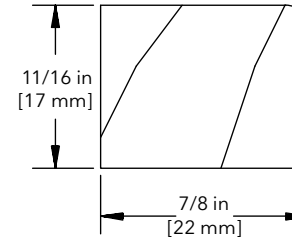

Replacement Stops - RT27, RT28, RT29 and Lineal

W4160

Circle Aluminum Round Top					
W4160 - Complete Set					
Shape	CN	Bare Wood	White	Designer Black	Clear
RT27	3636	31508180	39208180	39938180	33838180

Ellipse Aluminum Round Top					
W4160 - Complete Set					
Shape	CN	Bare Wood	White	Designer Black	Clear
RT28	3248	31508181	39208181	39938181	33838181

Elevate Casement Aluminum Round Top					
W4160 - Complete Set					
Shape	CN	Bare Wood	White	Designer Black	Clear
RT29	7318	31508195	39208195	39938195	33838195

Elevate Double Hung Aluminum Round Top					
W4160 - Complete Set					
Shape	CN	Bare Wood	White	Designer Black	Clear
RT29	7218	31508201	39208201	39938201	33838201

W4160 Lineal				
Length	Bare Wood	White	Designer Black	Clear
120"	32181298	39201798	33931298	33831298