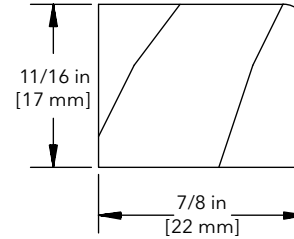

Replacement Stops - RT7 and RT8

W4160

Elevate Casement Aluminum Round Top					
W4160 - Complete Set					
Shape	CN	Bare Wood	White	Designer Black	Clear
RT7 and RT8	25 Quarter Cir	31508129	39208129	39938129	33838129
RT7 and RT 8	29 Quarter Cir	31508190	39208190	39938190	33838190

Elevate Double Hung Aluminum Round Top					
W4160 - Complete Set					
Shape	CN	Bare Wood	White	Designer Black	Clear
RT7 and RT8	30 Quarter Cir	31508169	39208169	39938169	33838169
RT7 and RT8	34 Quarter Cir	31508170	39208170	39938170	33838170
RT7 and RT8	36 Quarter Cir	31508171	39208171	39938171	33838171